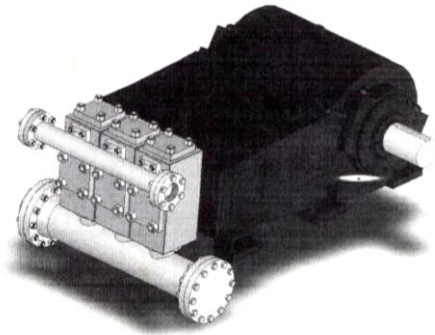

## Model MTP-475 Triplex Power Pump

The T475 is a single acting triplex piston pump rated at 423 HP in continuous duty services and up to 492 HP in intermittent duty. This versatile pump is offered with a variety of material and design options that make it ideal for general industrial, reverse osmosis, and typical applications involved in the production of oil and natural gas.

### Specifications:

	<i>Continuous</i>	<i>Intermittent</i>
Rated Power	423 HP	492 HP
Maximum Speed	215 RPM	250 RPM
Minimum Speed	75 RPM	50 RPM
	<i>US Customary</i>	<i>Metric</i>
Stroke Length	7.874 IN	200 MM
Rated Rod Load	29,700 LB	13,500 KG
Pump Weight	8,375 LB	3,800 KG
Oil Capacity	49 GAL	187 L
Maximum Fluid Temp	180 F	82 C
Mechanical Efficiency	90%	